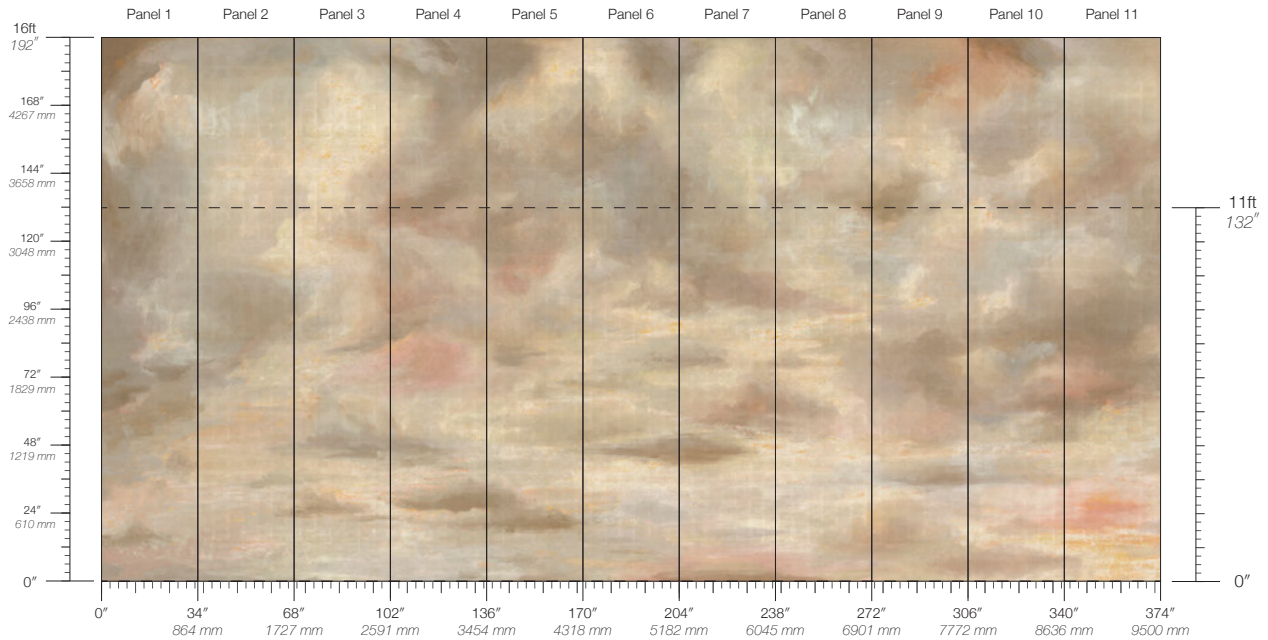

MOONLIGHT

SOLSTICE

SUNSHOWER

TWILIGHT

Atmosphere Sunshower

Suitable for residential and some commercial projects

COLOR

Sunshower

ITEM

4407

CONTENT

Dutch Metal Leaf

PANEL WIDTH

34" / 864 mm trimmed

PANEL HEIGHT

132" / 3353 mm standard
192" / 4877 mm extended

REPEAT

Non-repeating

STOCK

Made to order

LEAD TIME

4 weeks to print

MINIMUM

1 panel